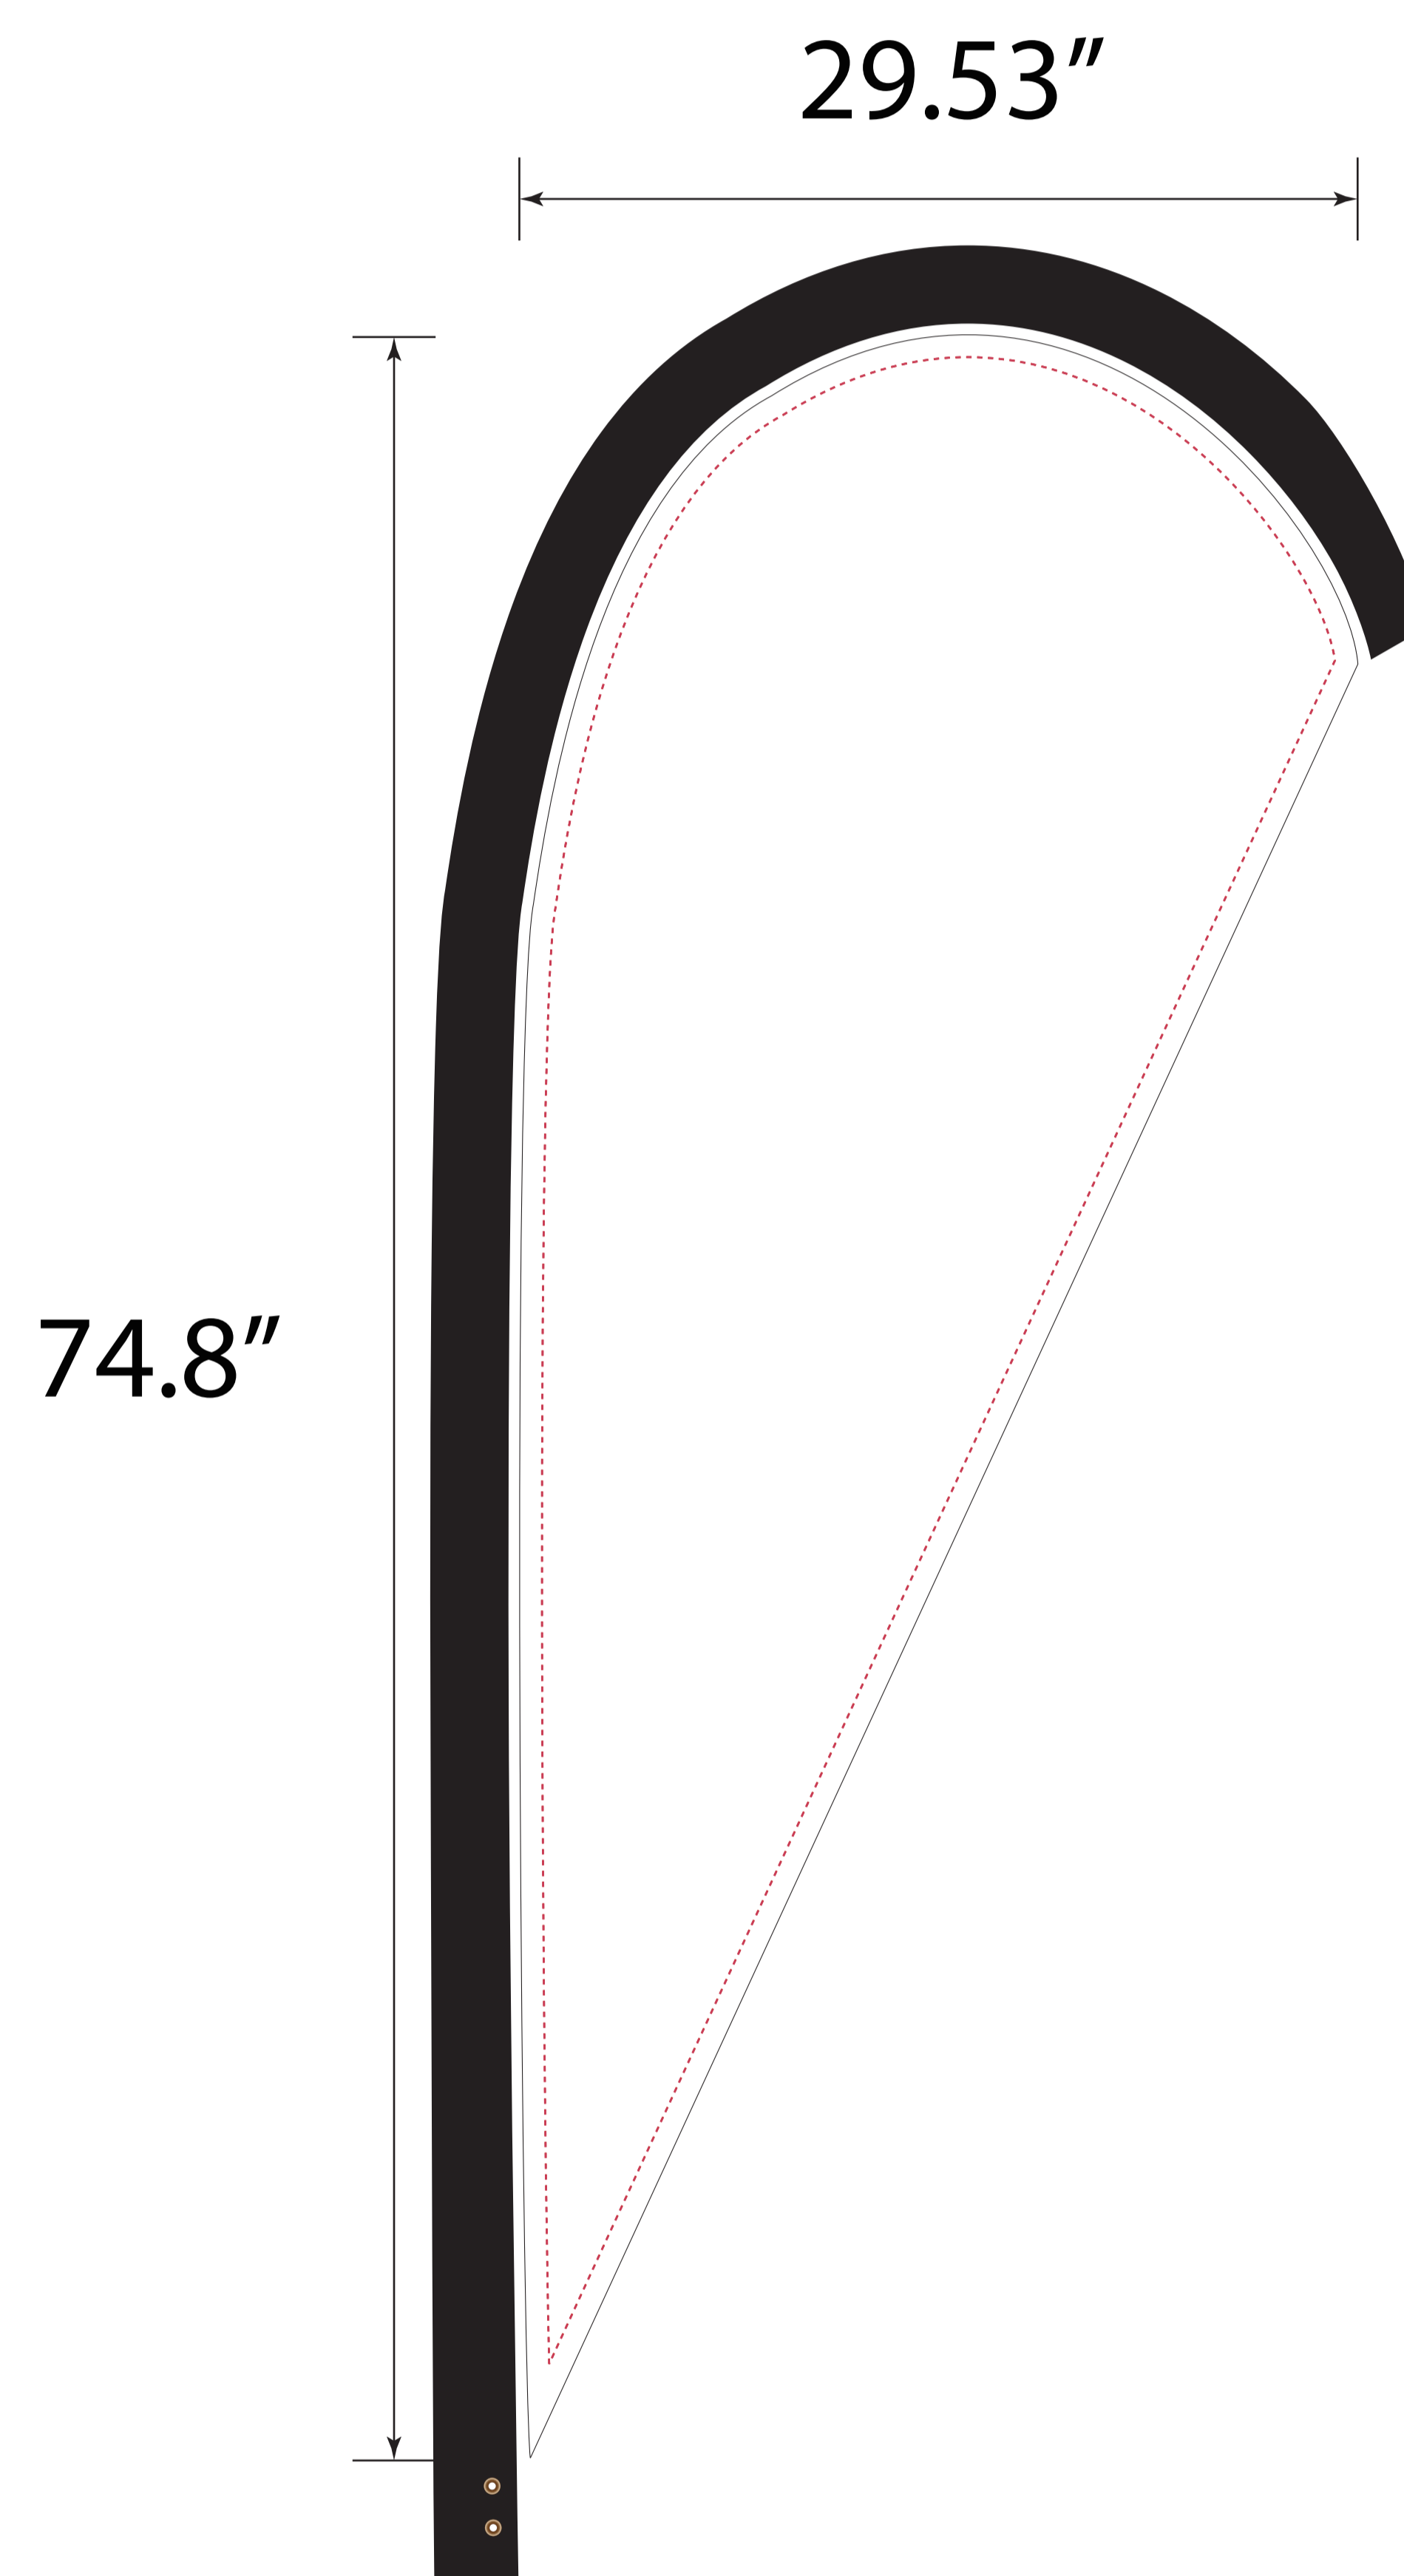

Standard Hardware-Teardrop-9ft-Single-29.53x74.8"

- Tips:
1. Please put your main artwork inside the gray area
 2. Please delete the layer before saving

- Tips:
1. Please put your main artwork inside the gray area
 2. Please delete the layer before saving

- Tips:
1. Please put your main artwork inside the gray area
 2. Please delete the layer before saving

- Tips:
1. Please put your main artwork inside the gray area
 2. Please delete the layer before saving