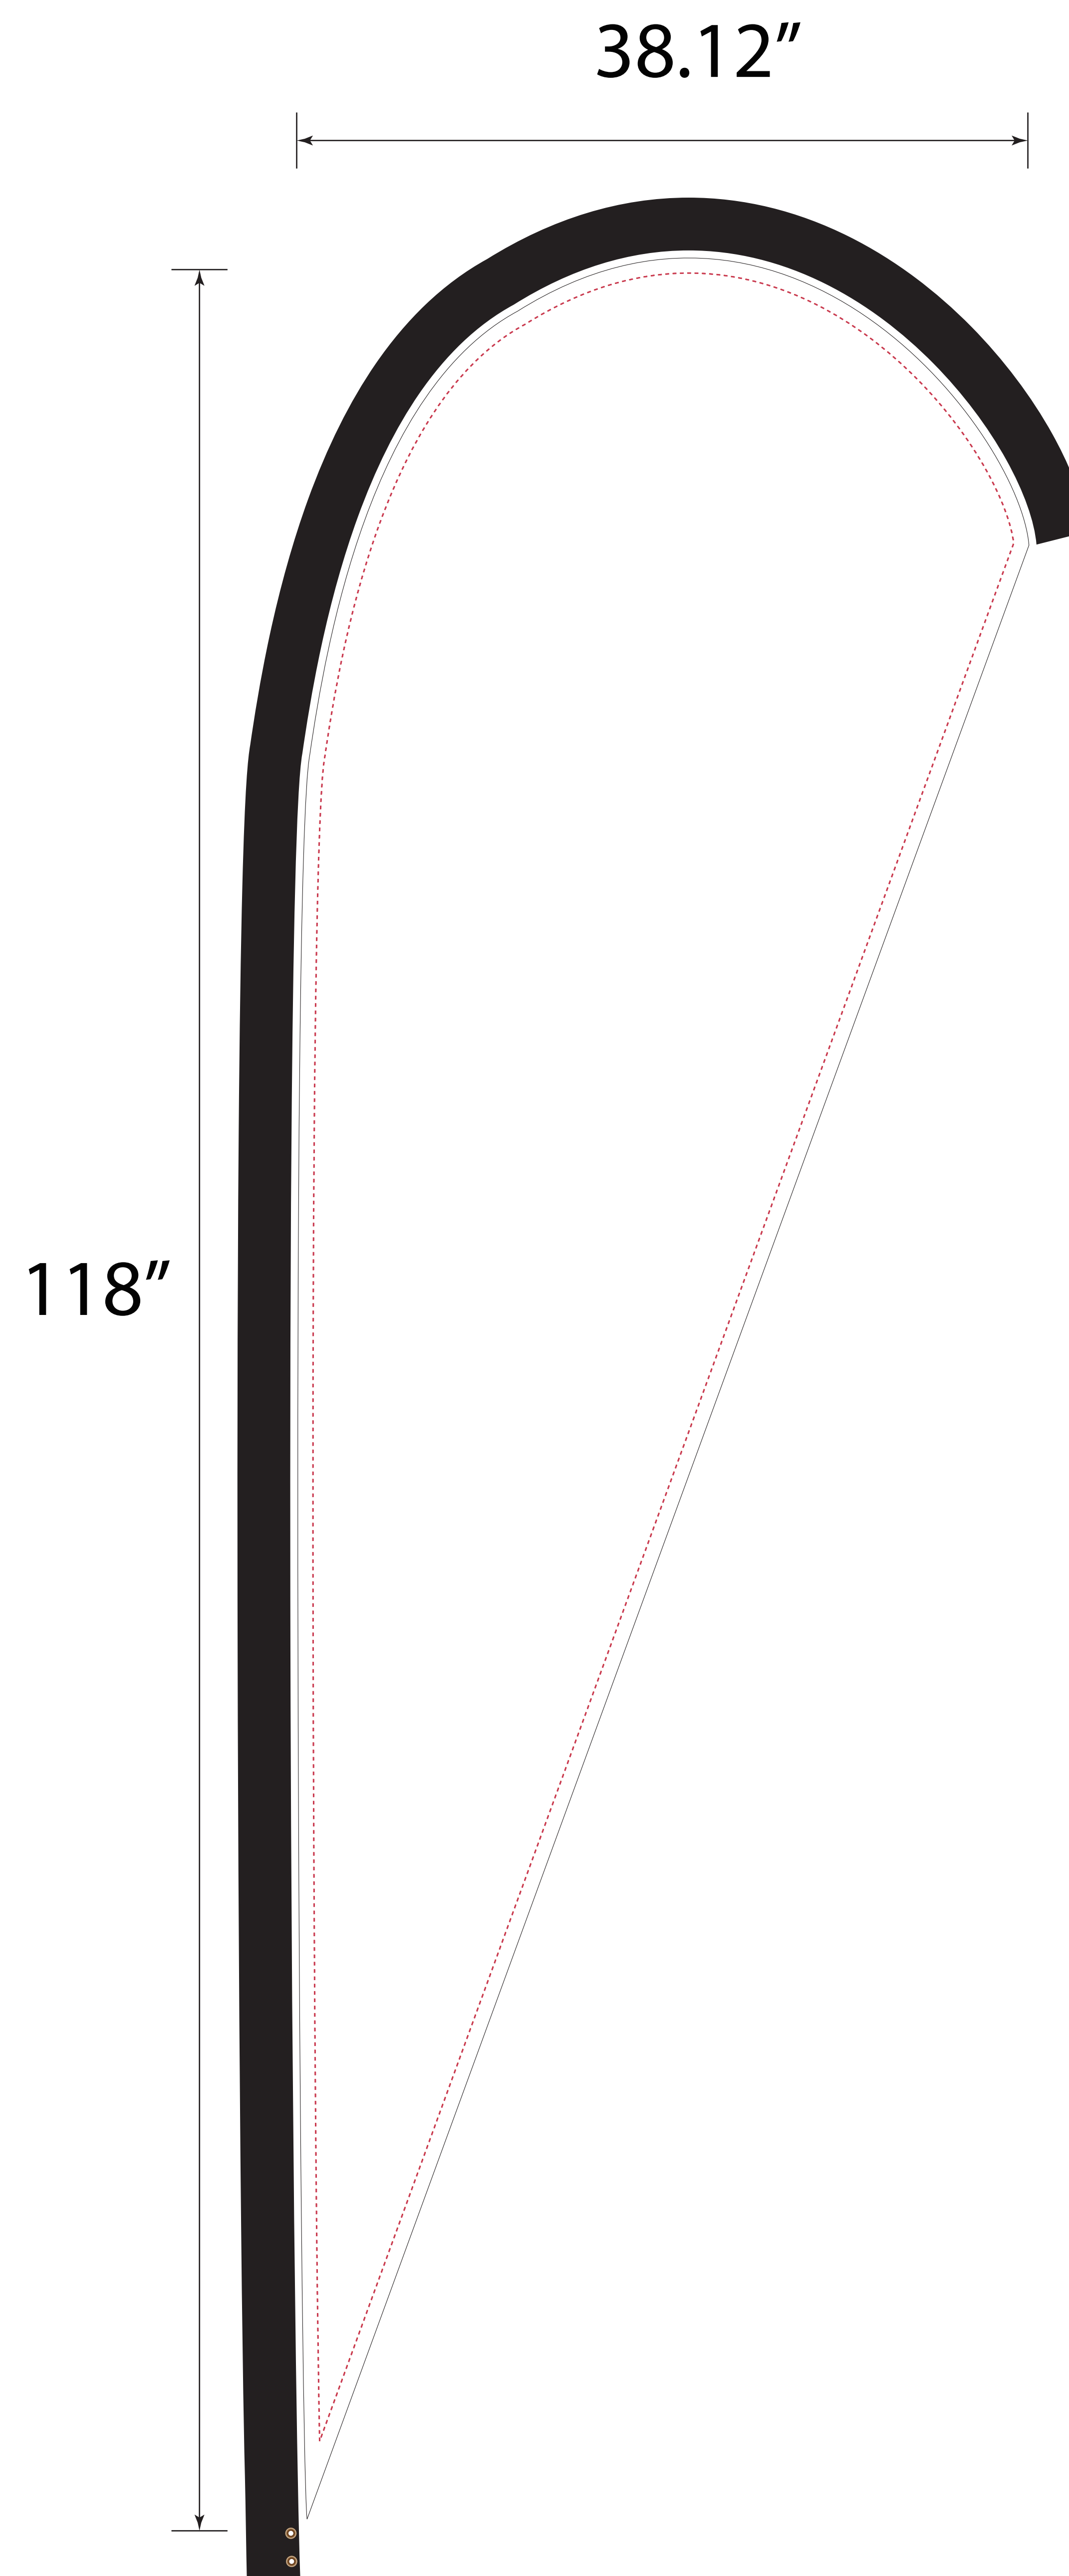

Standard Hardware-Teardrop-9ft-Single-29.53x74.8"

- Tips:
1. Please put your main artwork inside the gray area
 2. Please delete the layer before saving

- Tips:
1. Please put your main artwork inside the gray area
 2. Please delete the layer before saving

- Tips:
1. Please put your main artwork inside the gray area
 2. Please delete the layer before saving

- Tips:
1. Please put your main artwork inside the gray area
 2. Please delete the layer before saving