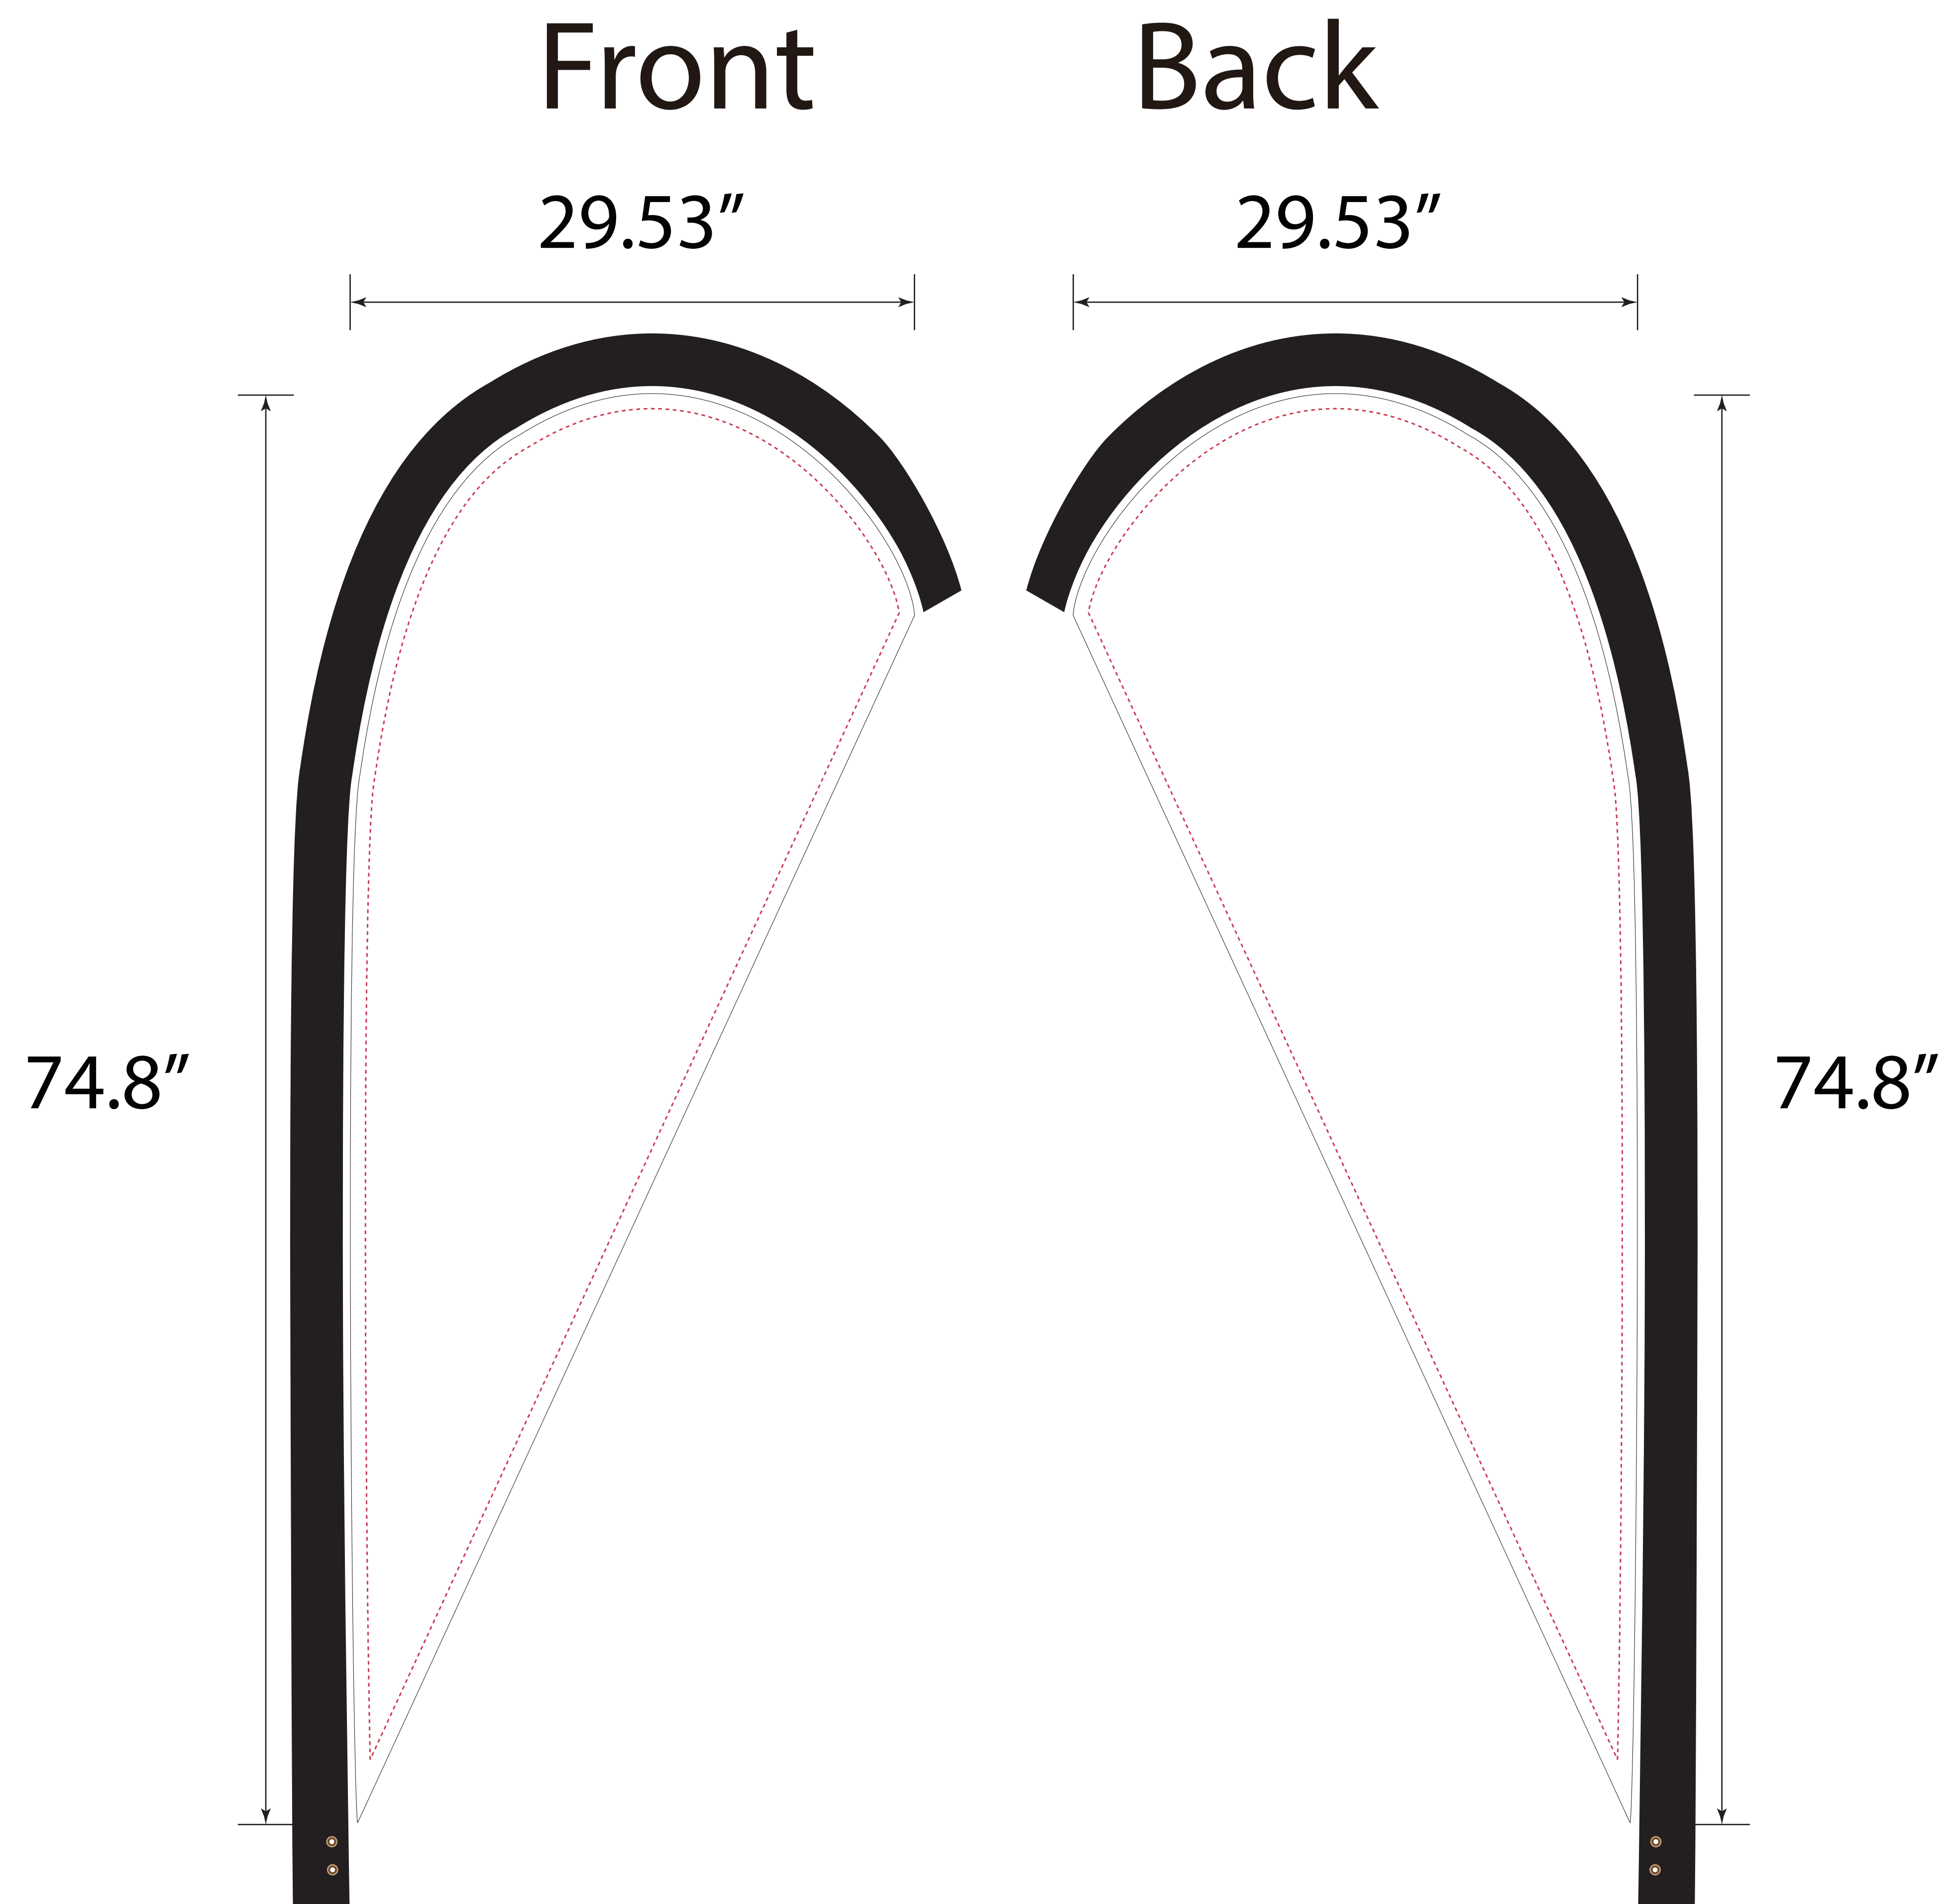

Standard Hardware-Teardrop-9ft-Single-29.53x74.8"

- Tips:
1. Please put your main artwork inside the gray area
 2. Please delete the layer before saving

- Tips:
1. Please put your main artwork inside the gray area
 2. Please delete the layer before saving

- Tips:
1. Please put your main artwork inside the gray area
 2. Please delete the layer before saving

- Tips:
1. Please put your main artwork inside the gray area
 2. Please delete the layer before saving