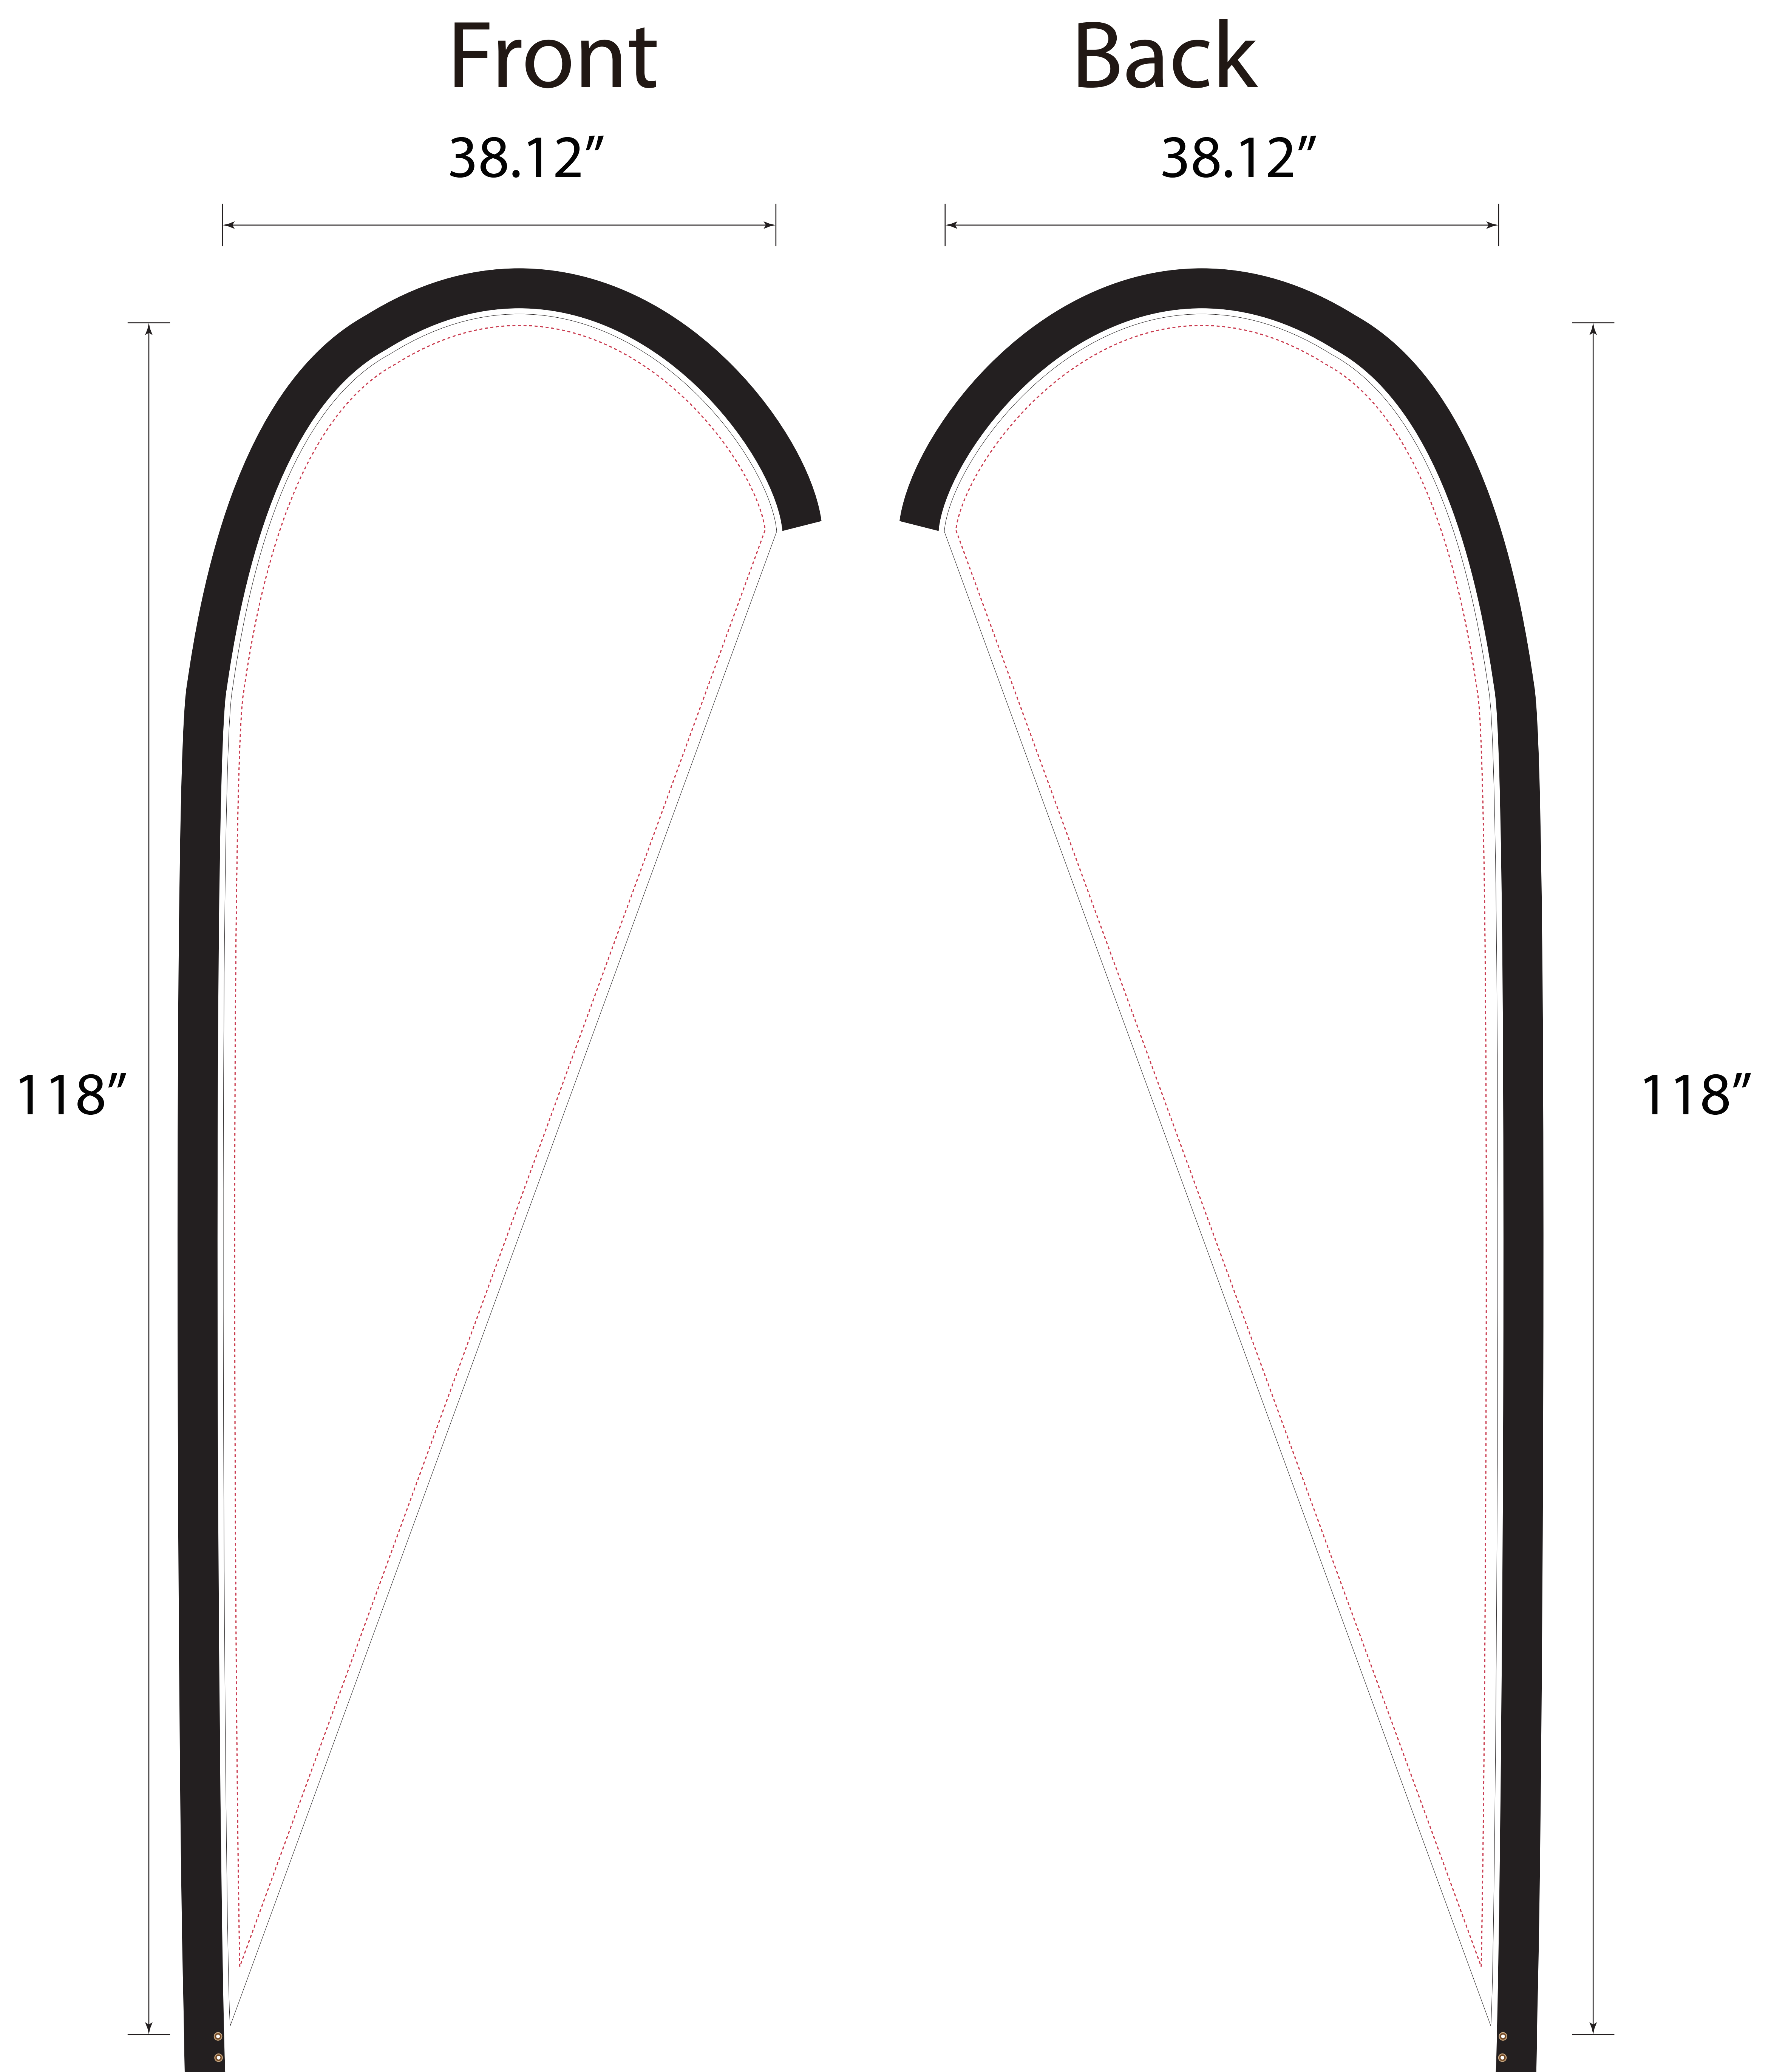

Standard Hardware-Teardrop-9ft-Single-29.53x74.8"

- Tips:
1. Please put your main artwork inside the gray area
 2. Please delete the layer before saving

- Tips:
1. Please put your main artwork inside the gray area
 2. Please delete the layer before saving

- Tips:
1. Please put your main artwork inside the gray area
 2. Please delete the layer before saving

- Tips:
1. Please put your main artwork inside the gray area
 2. Please delete the layer before saving