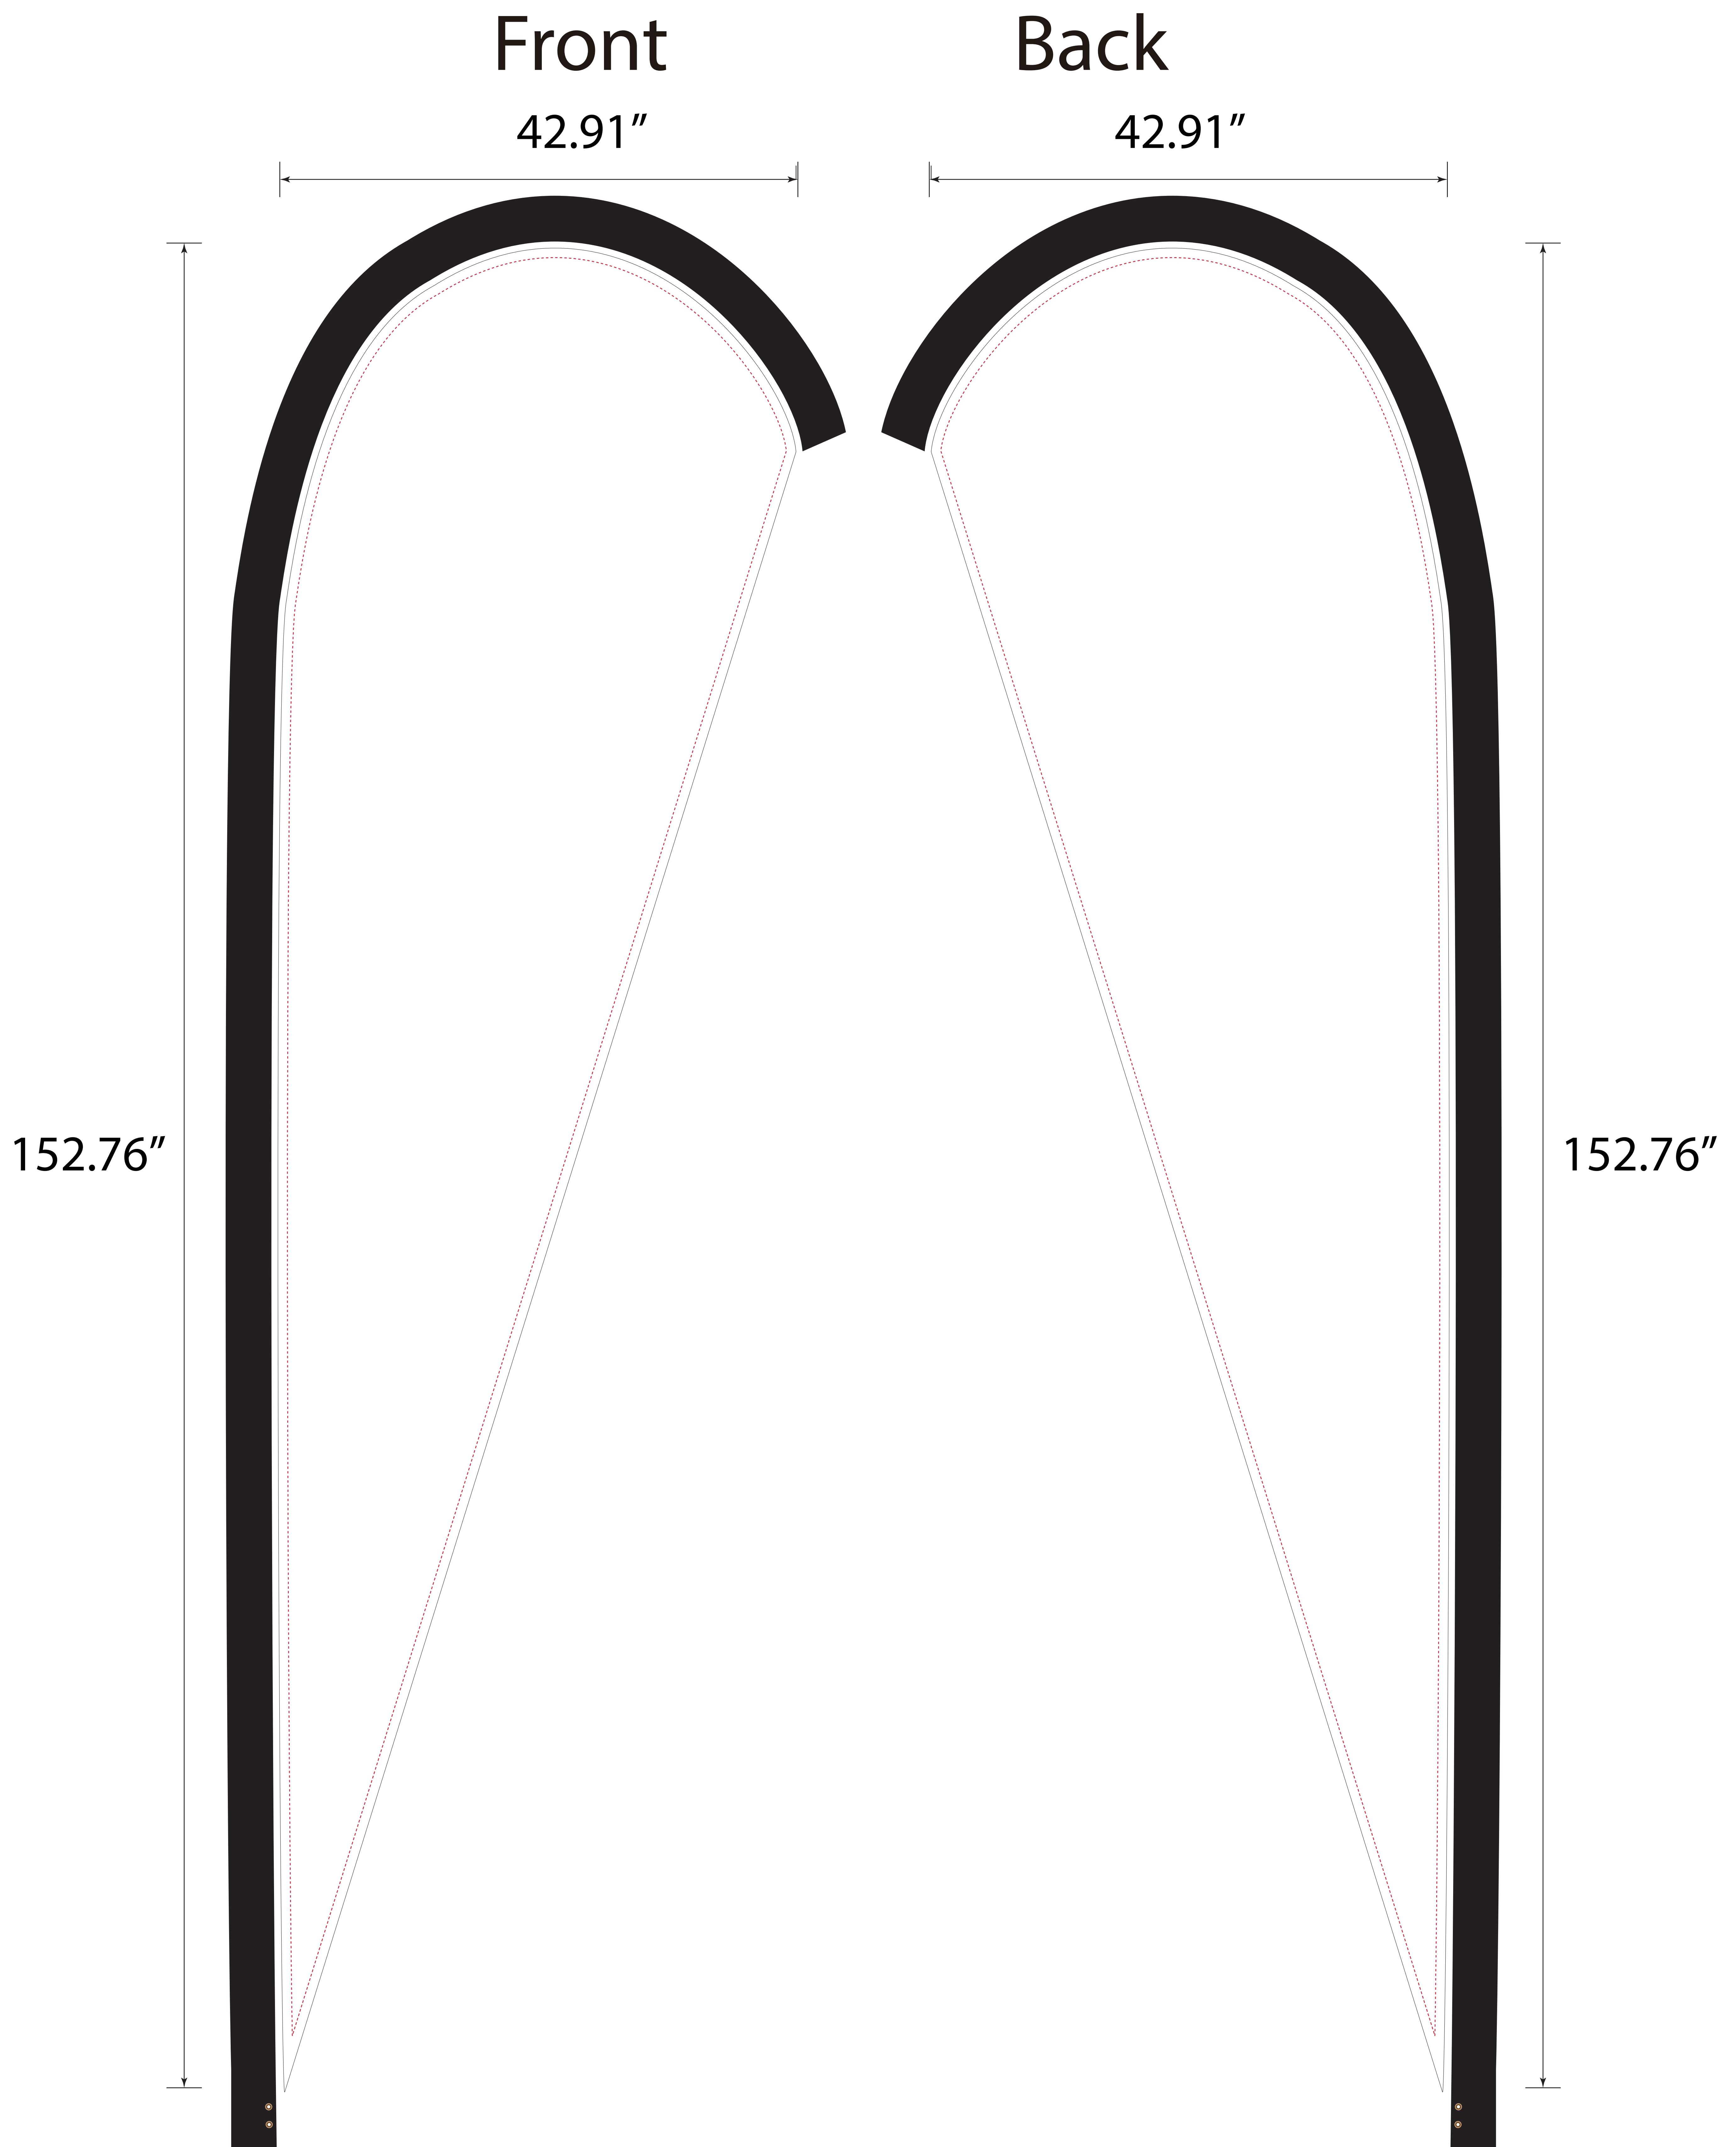

1. Tips:
1. Please put your main artwork inside the gray area
  2. Please delete the layer before saving