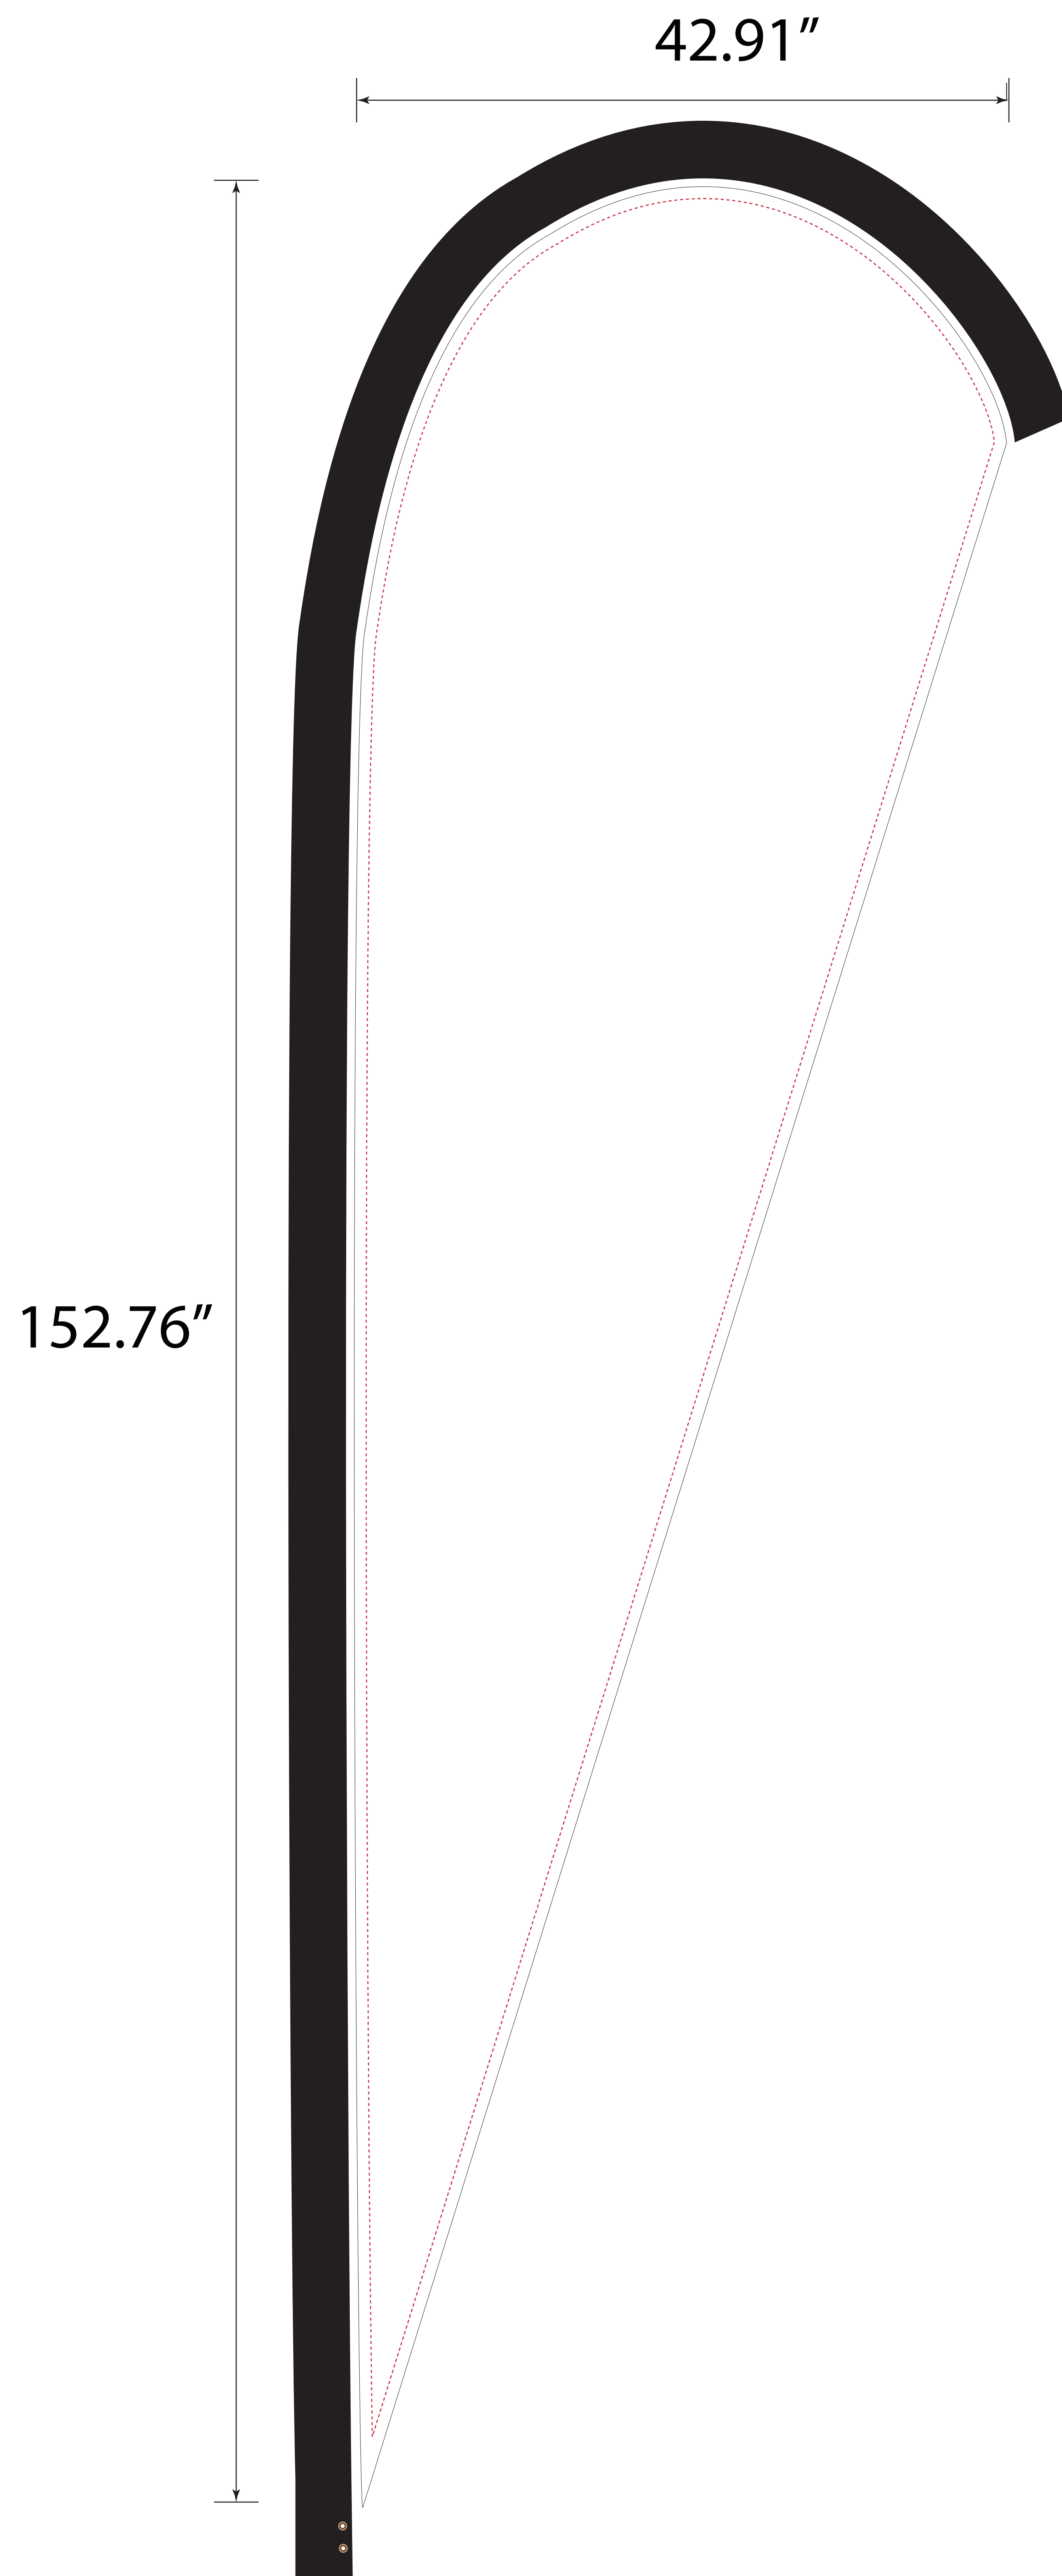

Standard Hardware-Teardrop-9ft-Single-29.53x74.8"

- Tips:
1. Please put your main artwork inside the gray area
 2. Please delete the layer before saving

- Tips:
1. Please put your main artwork inside the gray area
 2. Please delete the layer before saving

- Tips:
1. Please put your main artwork inside the gray area
 2. Please delete the layer before saving

- Tips:
1. Please put your main artwork inside the gray area
 2. Please delete the layer before saving